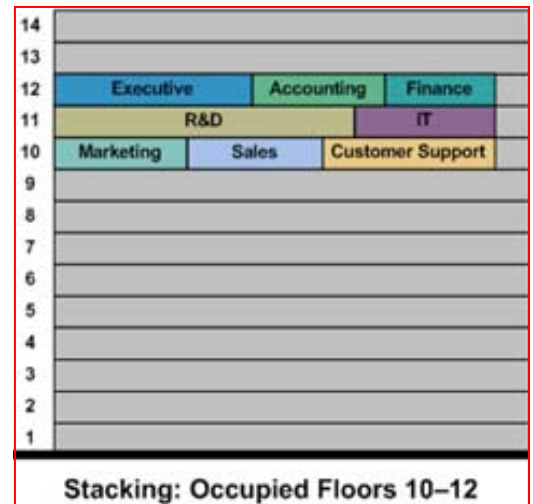

Don't Wait

See first-hand how the Facilligence CMMS/EAM/IWMS Suite provides everything you need for a healthy enterprise asset management program and to learn how Facilligence can have you navigate the deployment process. For more information on how Facilligence can help you achieve your goals call us at 972-636-1325 to arrange a demonstration or visit www.FACILLIGENCE.com.

COMPLETE SOLUTIONS FOR YOUR CMMS/EAM/IWMS NEEDS!

FACILLIGENCE

facility | intelligence

4101 Parkstone Heights Drive
Suite 310
Austin, TX 78746
Phone: 972-636-1325
www.FACILLIGENCE.com